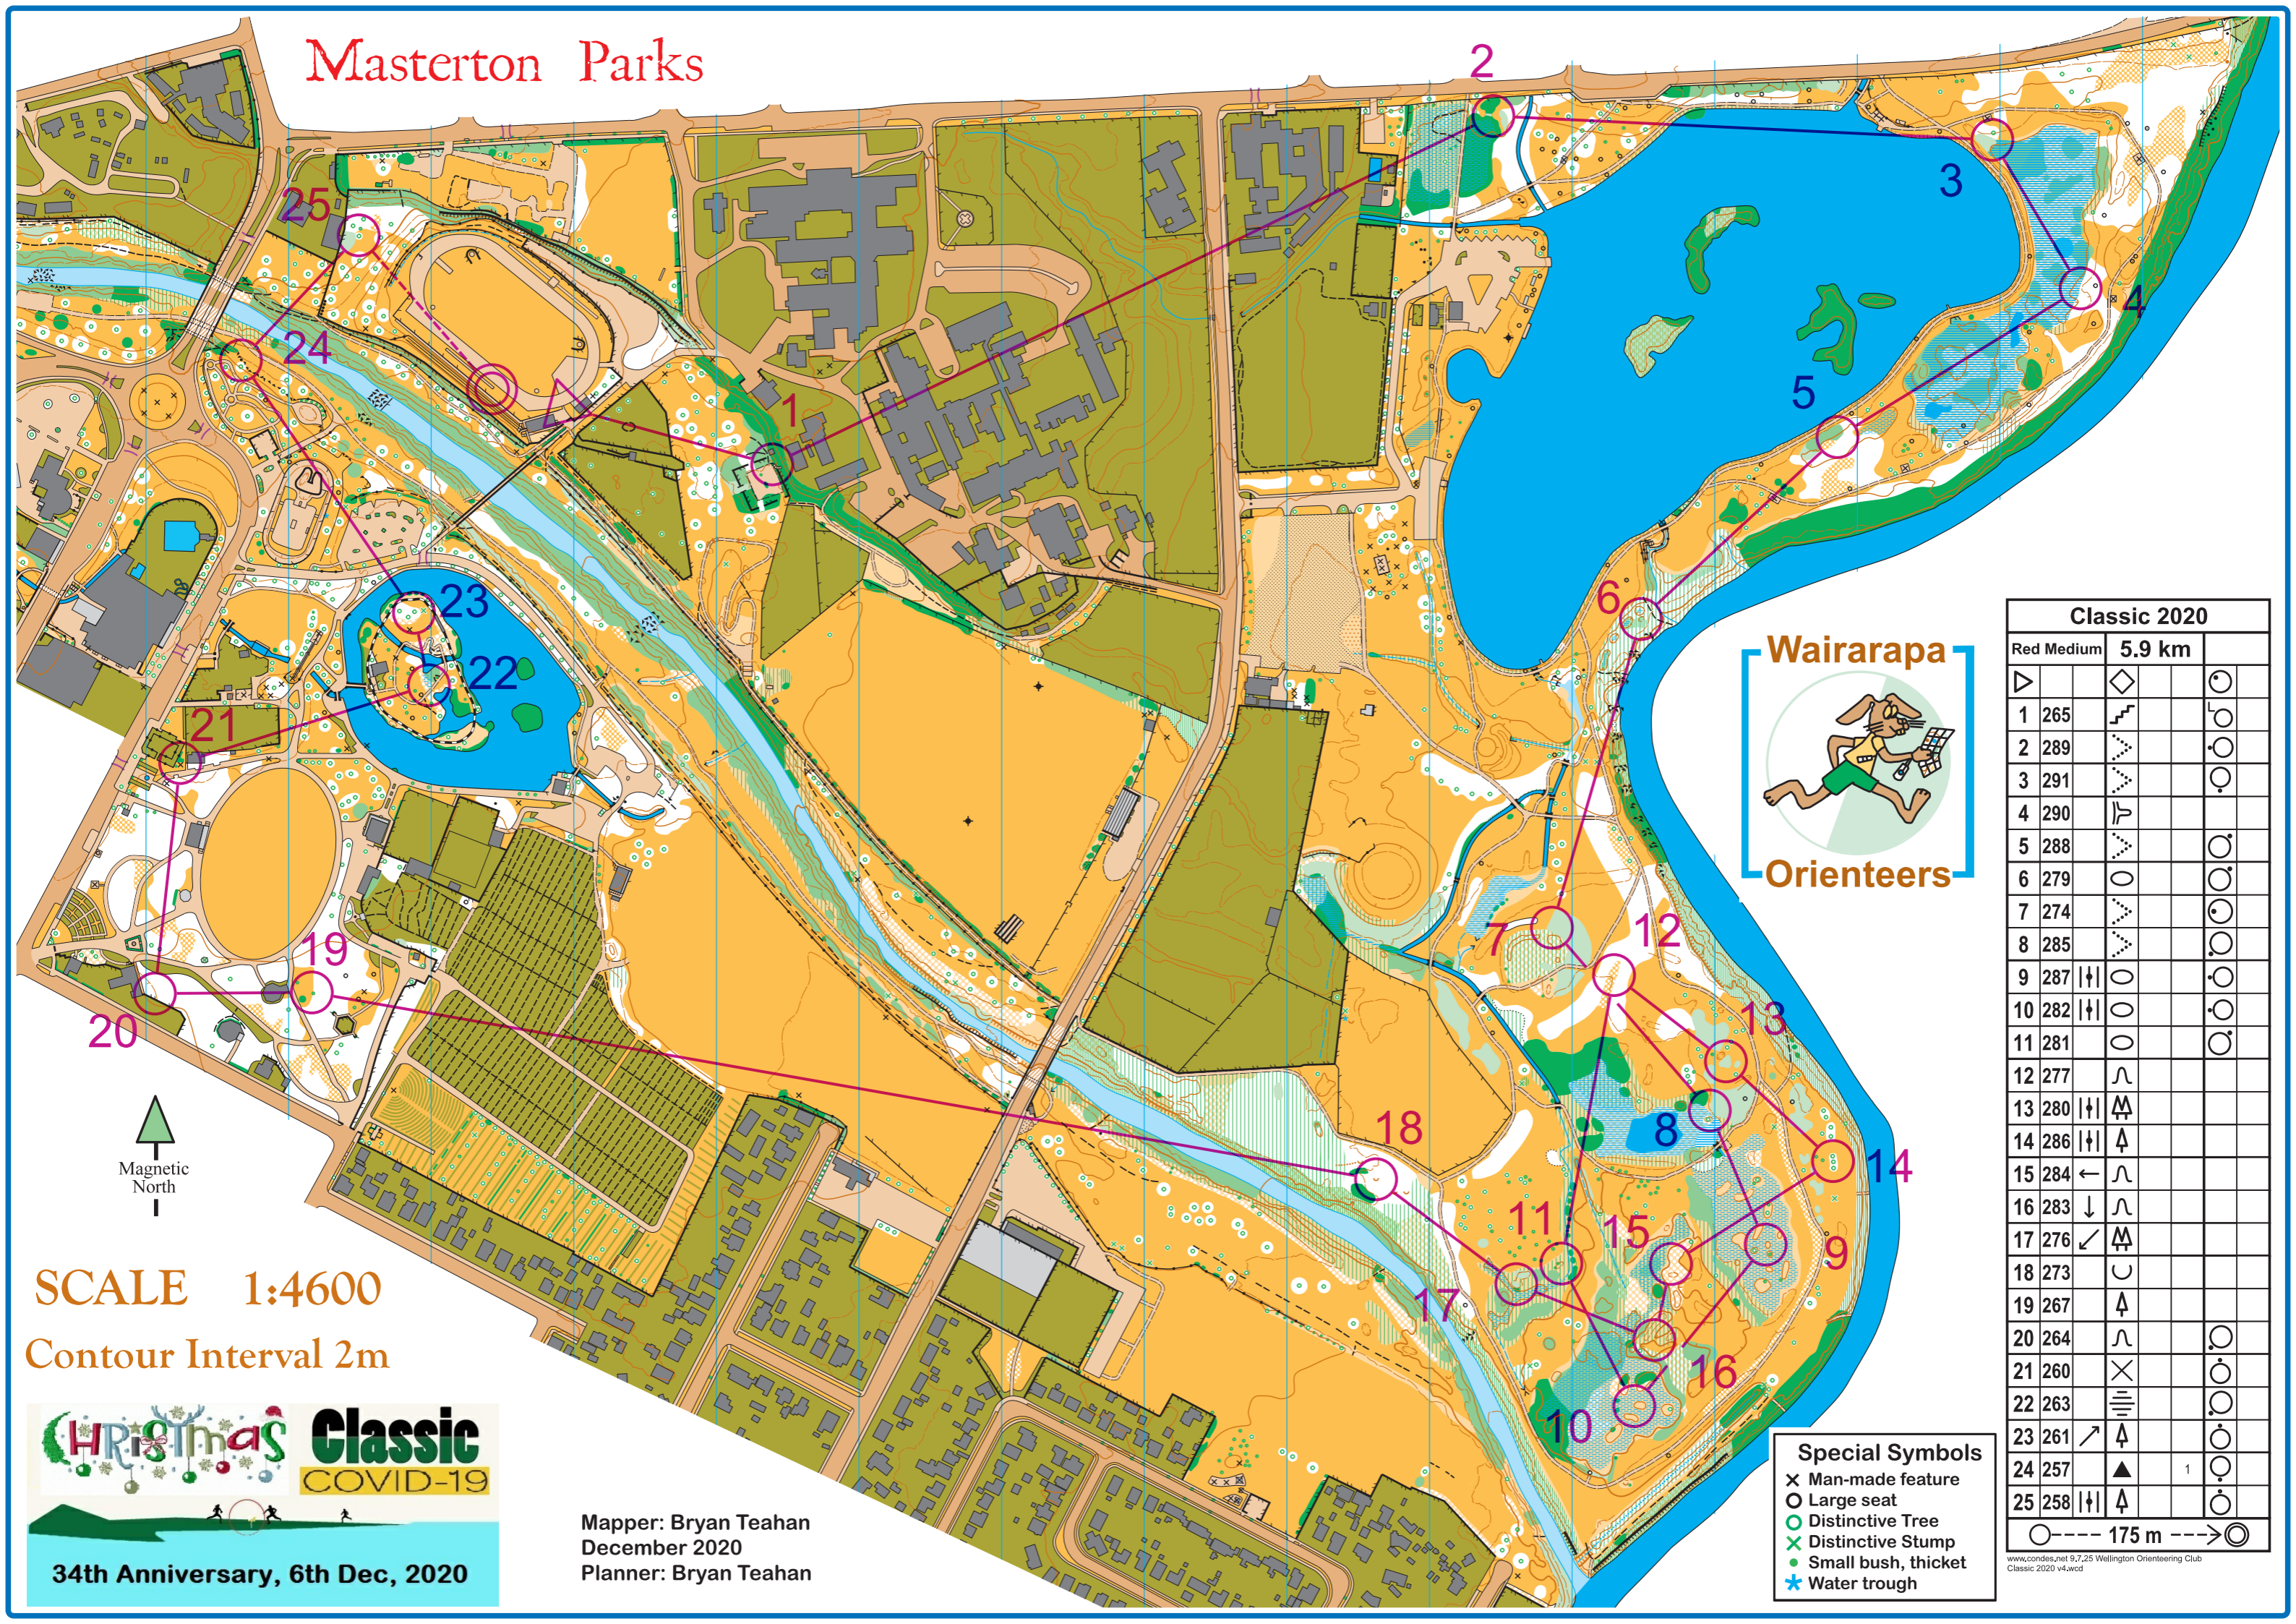

# Masterton Parks

Classic 2020			
Red	Medium	5.9 km	
▷		◊	○
1	265	⌘	○
2	289	⋯	○
3	291	⋯	○
4	290	⌘	○
5	288	⋯	○
6	279	○	○
7	274	⋯	○
8	285	⋯	○
9	287		○
10	282		○
11	281	○	○
12	277	∧	
13	280		⌘
14	286		⌘
15	284	←	∧
16	283	↓	∧
17	276	✓	⌘
18	273	∪	
19	267	⌘	
20	264	∧	○
21	260	×	○
22	263	≡	○
23	261	↗	○
24	257	▲	1
25	258		○

- Special Symbols**
- × Man-made feature
  - Large seat
  - Distinctive Tree
  - × Distinctive Stump
  - Small bush, thicket
  - ★ Water trough

SCALE 1:4600

Contour Interval 2m

34th Anniversary, 6th Dec, 2020

Mapper: Bryan Teahan  
 December 2020  
 Planner: Bryan Teahan

www.codes.net 9,7,25 Wellington Orienteering Club  
 Classic 2020 v4.wcd