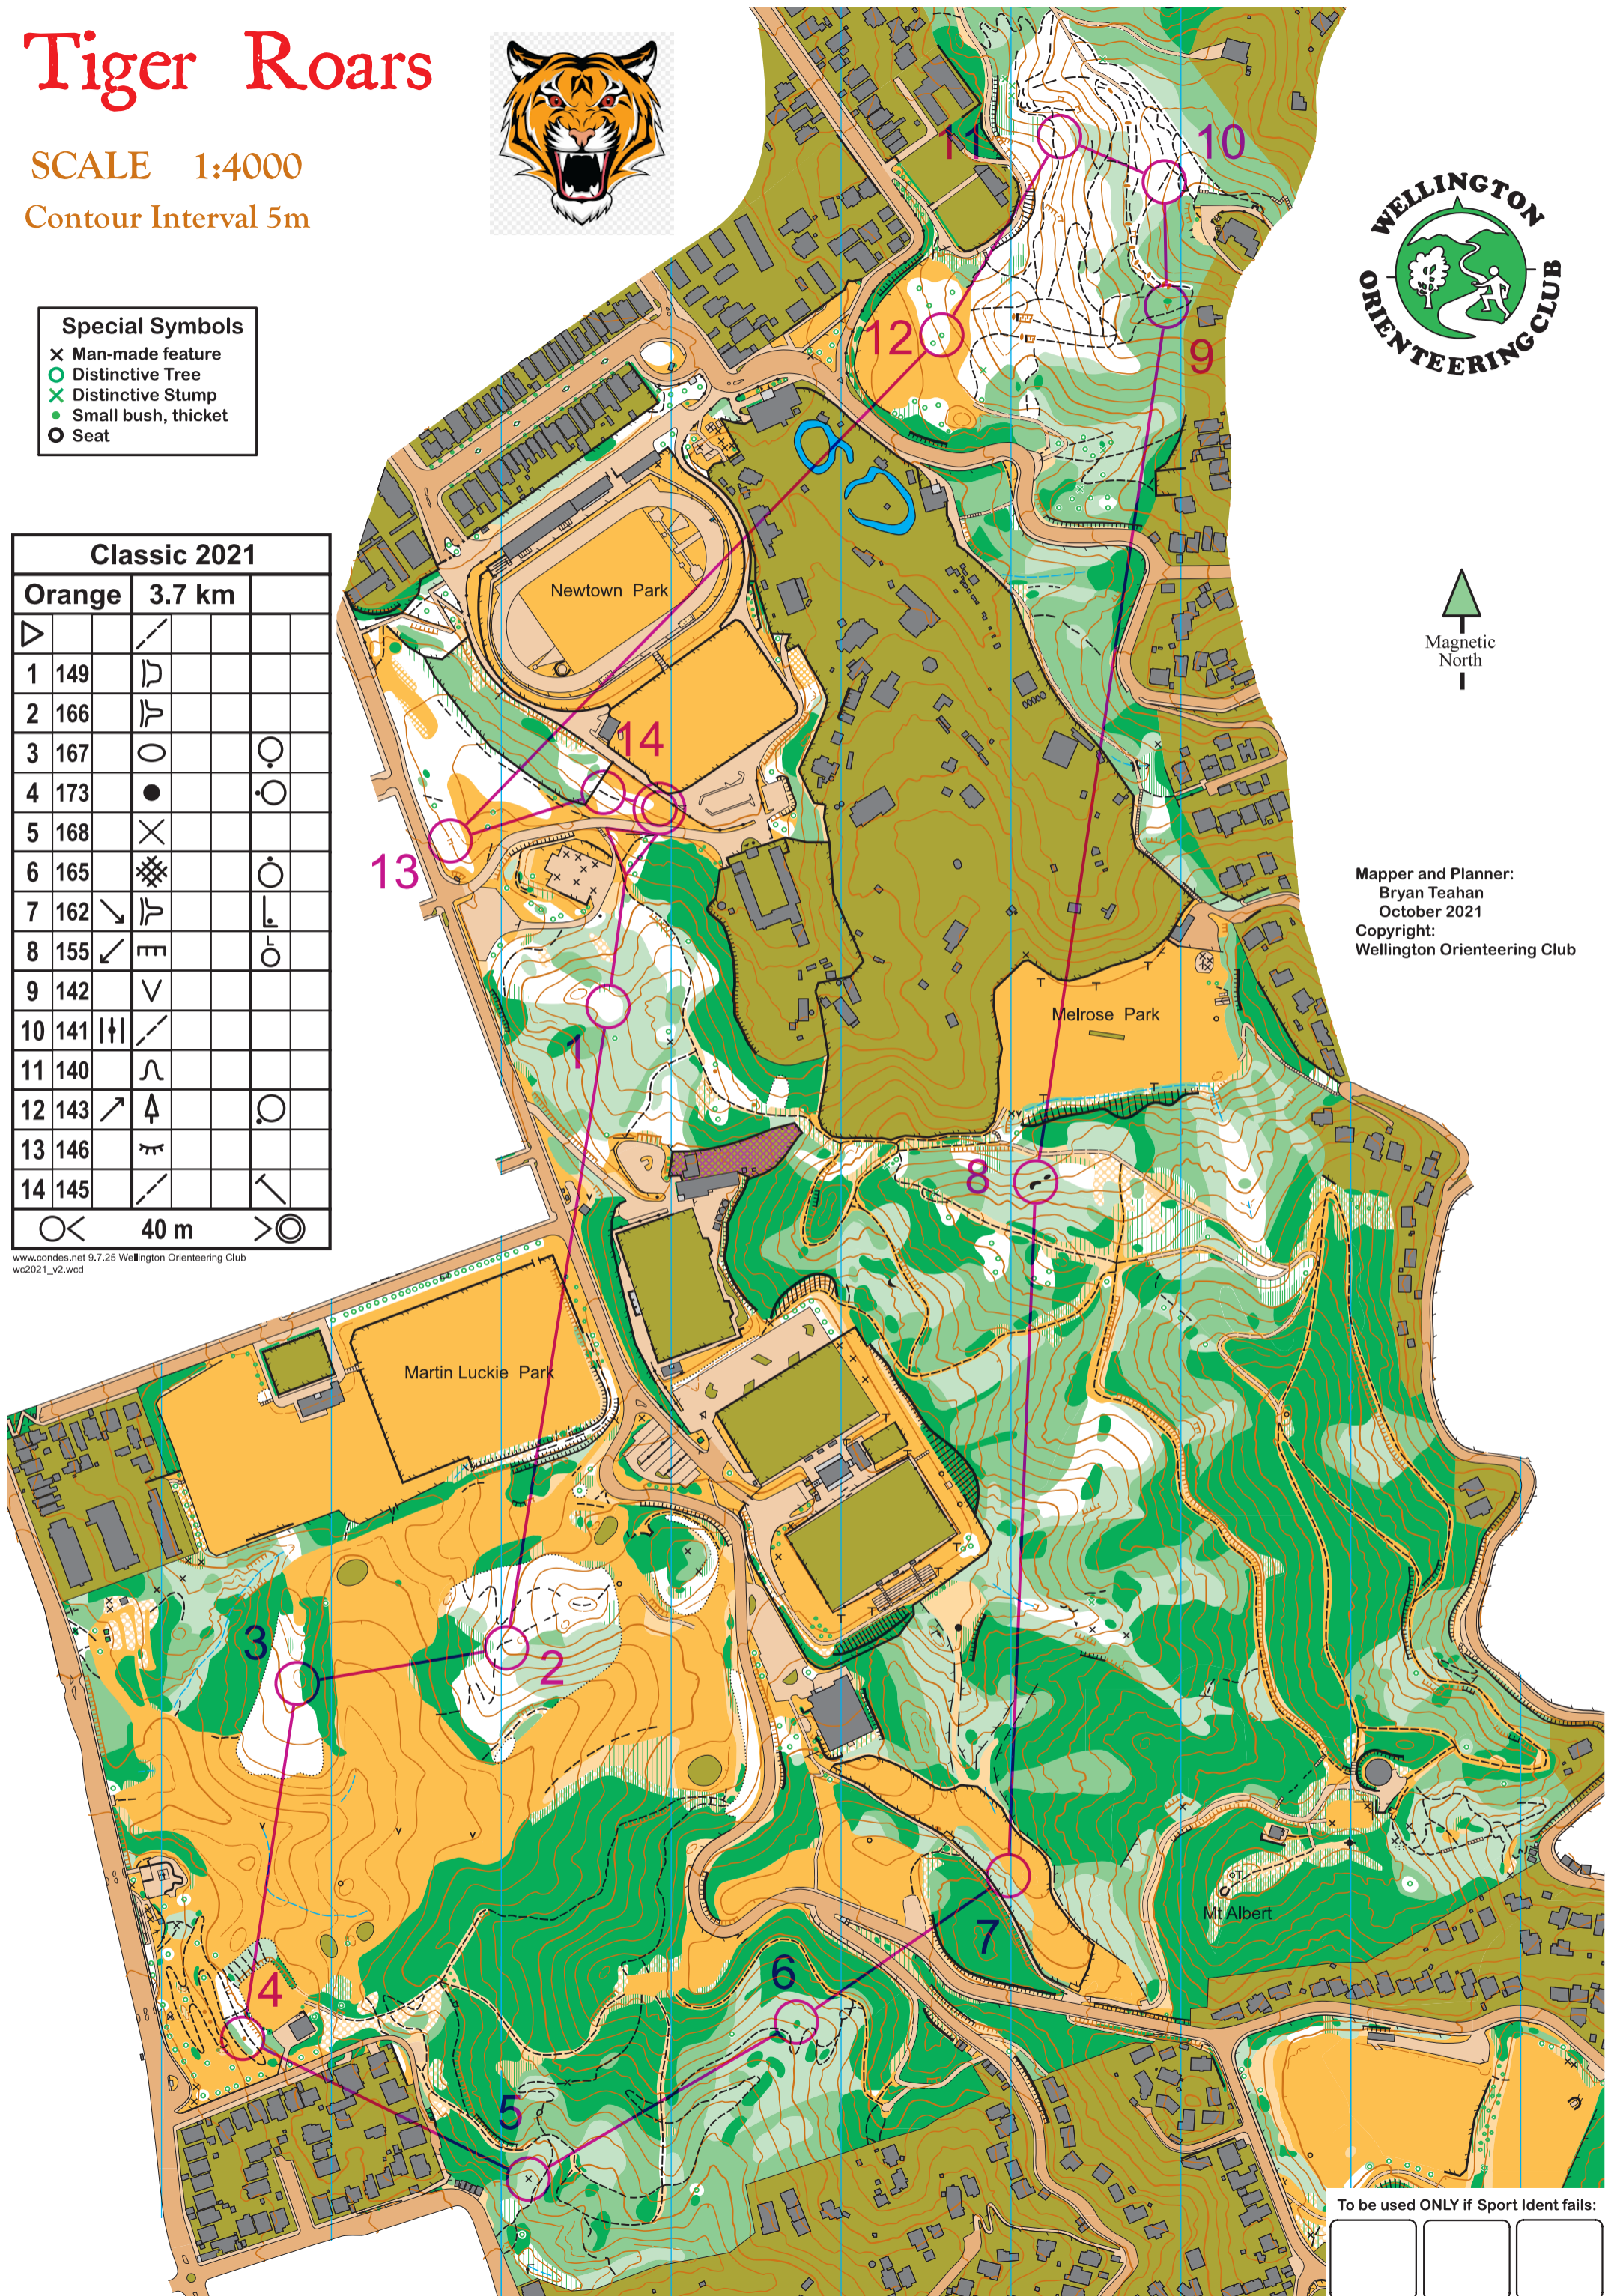

Tiger Roars

SCALE 1:4000

Contour Interval 5m

Special Symbols

- X Man-made feature
- Distinctive Tree
- ✕ Distinctive Stump
- Small bush, thicket
- Seat

Classic 2021			
Orange	3.7 km		
1	149	↘	
2	166	↗	
3	167	○	○
4	173	●	○
5	168	X	
6	165	✕	○
7	162	↘	○
8	155	↙	○
9	142	∨	
10	141		↘
11	140	∩	
12	143	↗	○
13	146	↖	
14	145	↘	↙

www.condes.net 9.7.25 Wellington Orienteering Club
wc2021_v2.wcd

Mapper and Planner:
Bryan Teahan
October 2021
Copyright:
Wellington Orienteering Club

To be used ONLY if Sport Ident fails:

--	--	--