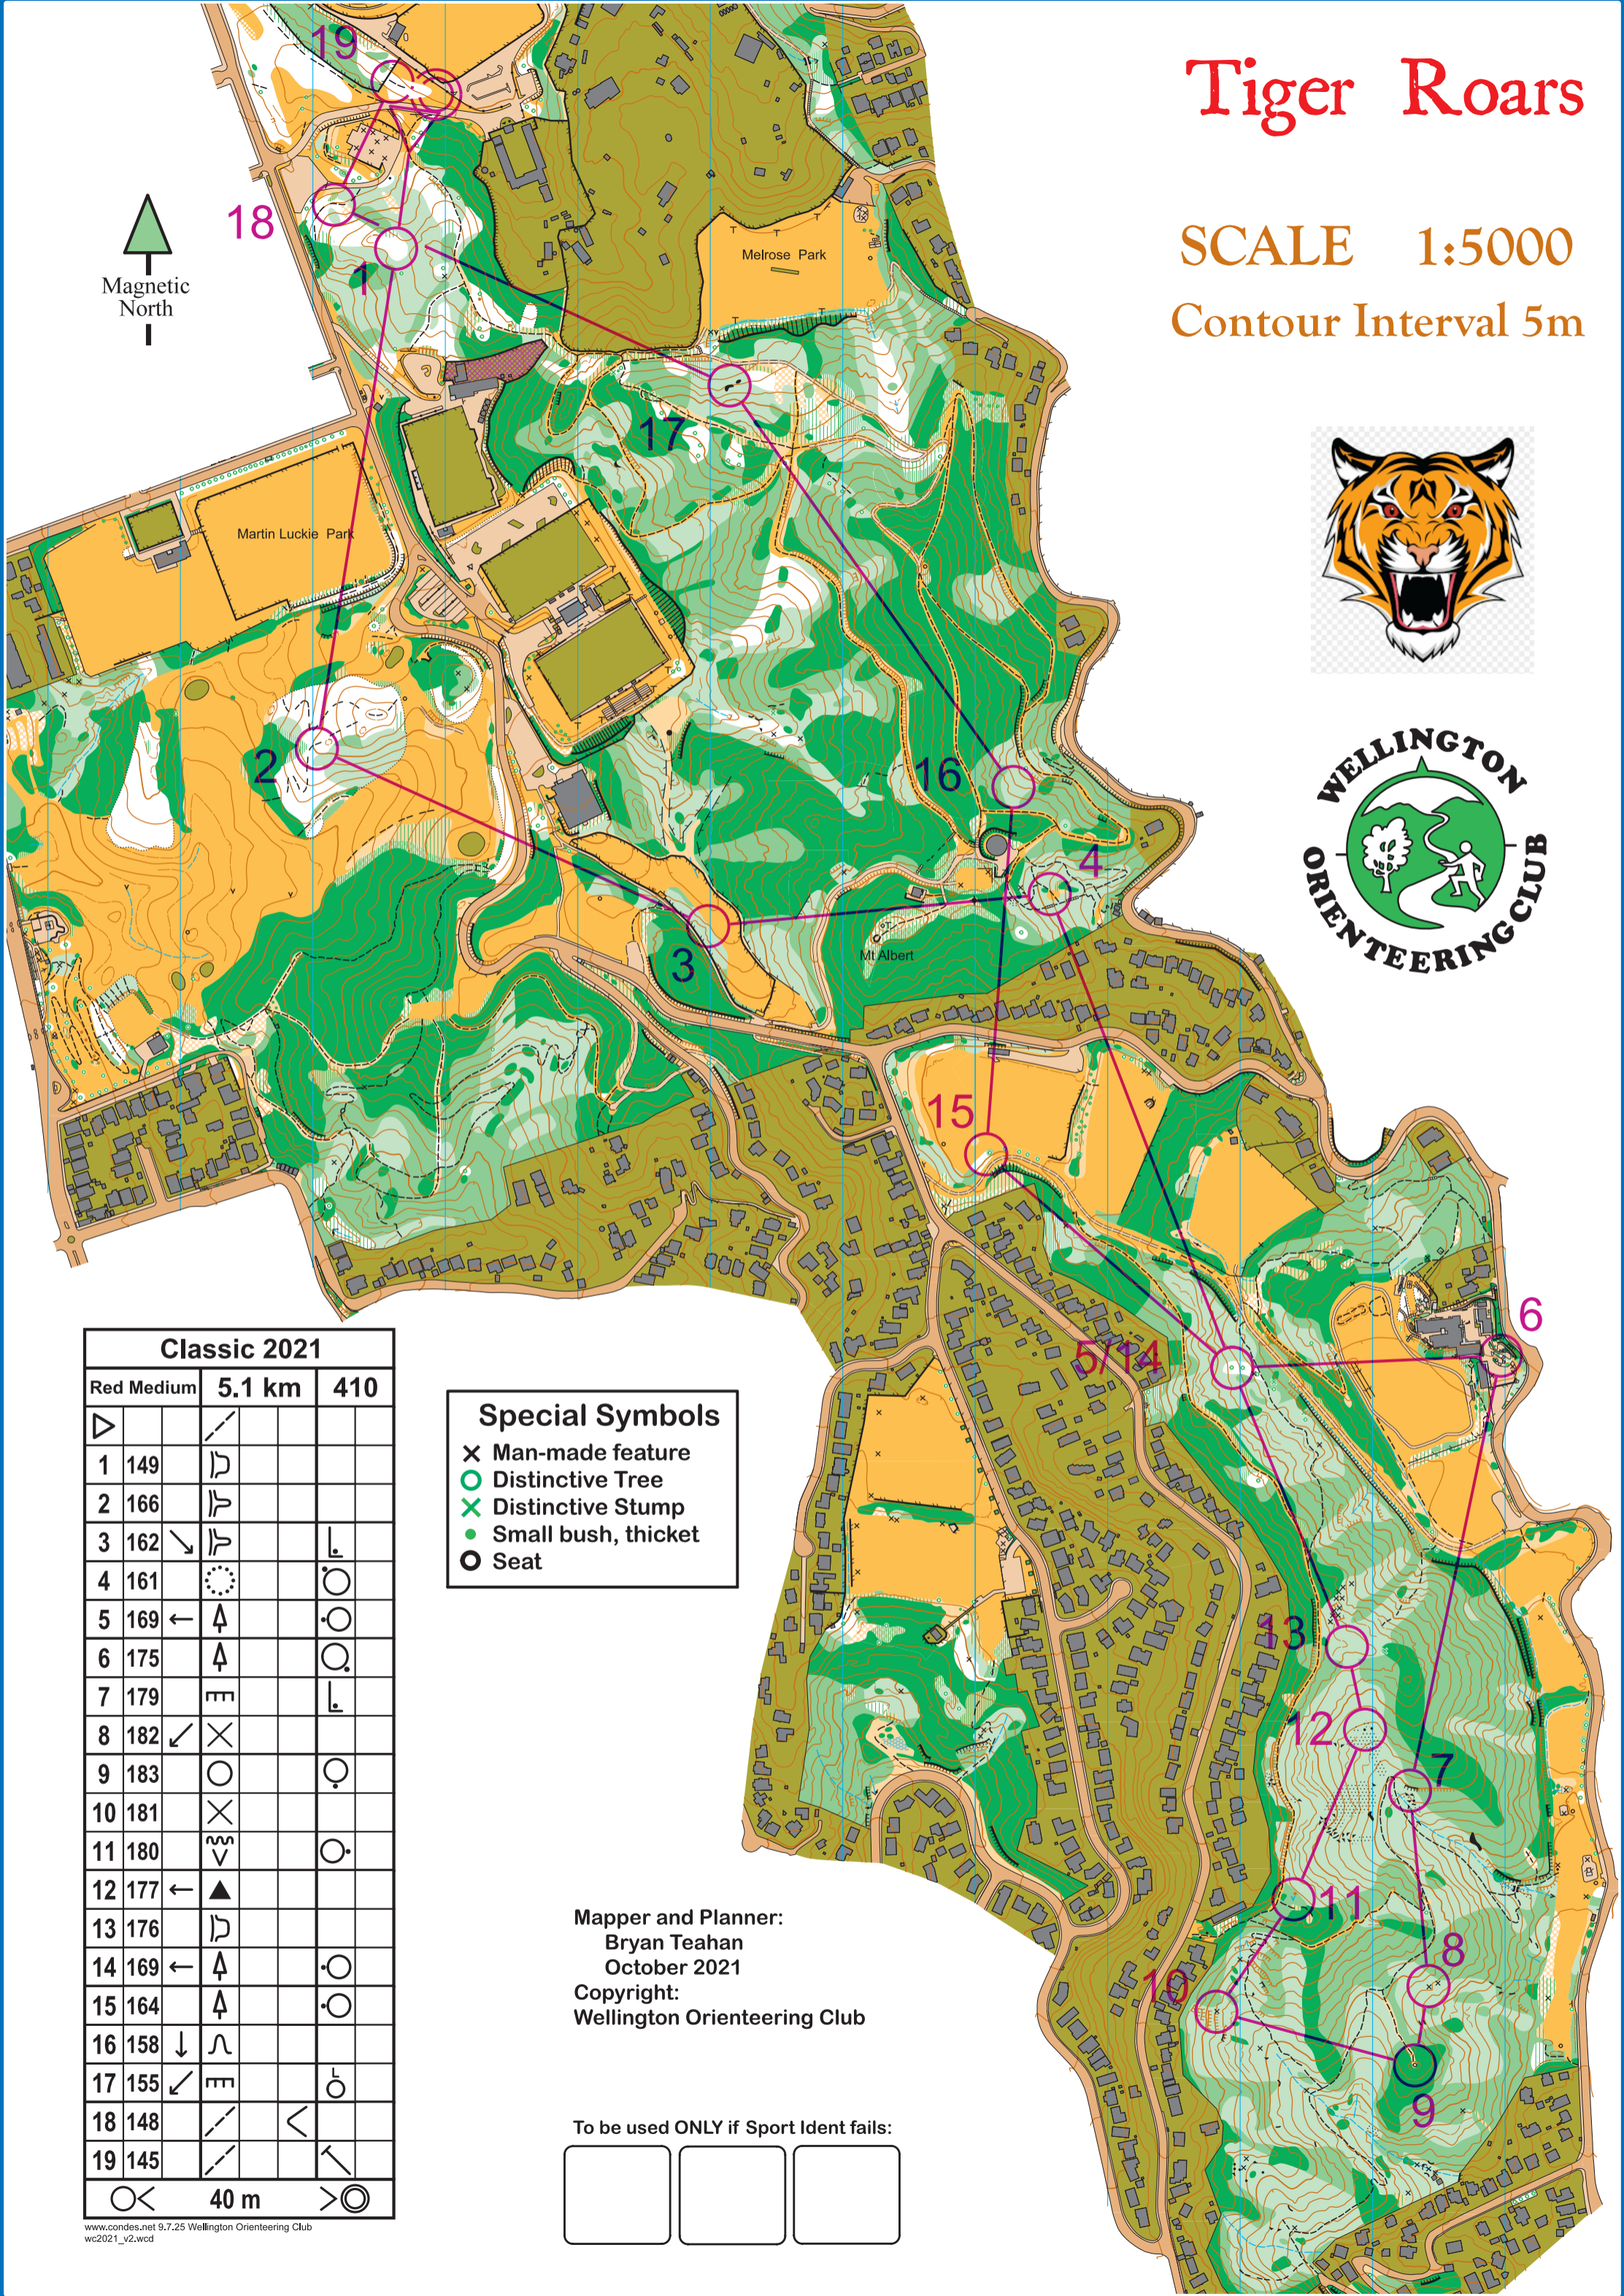

# Tiger Roars

SCALE 1:5000

Contour Interval 5m

Classic 2021			
Red	Medium	5.1 km	410
1	149	↘	
2	166	↘	
3	162	↘	↘
4	161	○	○
5	169	←	○
6	175	↑	○
7	179	≡	↘
8	182	↘	×
9	183	○	○
10	181	×	
11	180	≡	○
12	177	←	▲
13	176	↘	
14	169	←	○
15	164	↑	○
16	158	↓	∩
17	155	↘	≡
18	148	↘	<
19	145	↘	↖

- Special Symbols**
- × Man-made feature
  - Distinctive Tree
  - × Distinctive Stump
  - Small bush, thicket
  - Seat

Mapper and Planner:  
 Bryan Teahan  
 October 2021  
 Copyright:  
 Wellington Orienteering Club

To be used ONLY if Sport Ident fails: