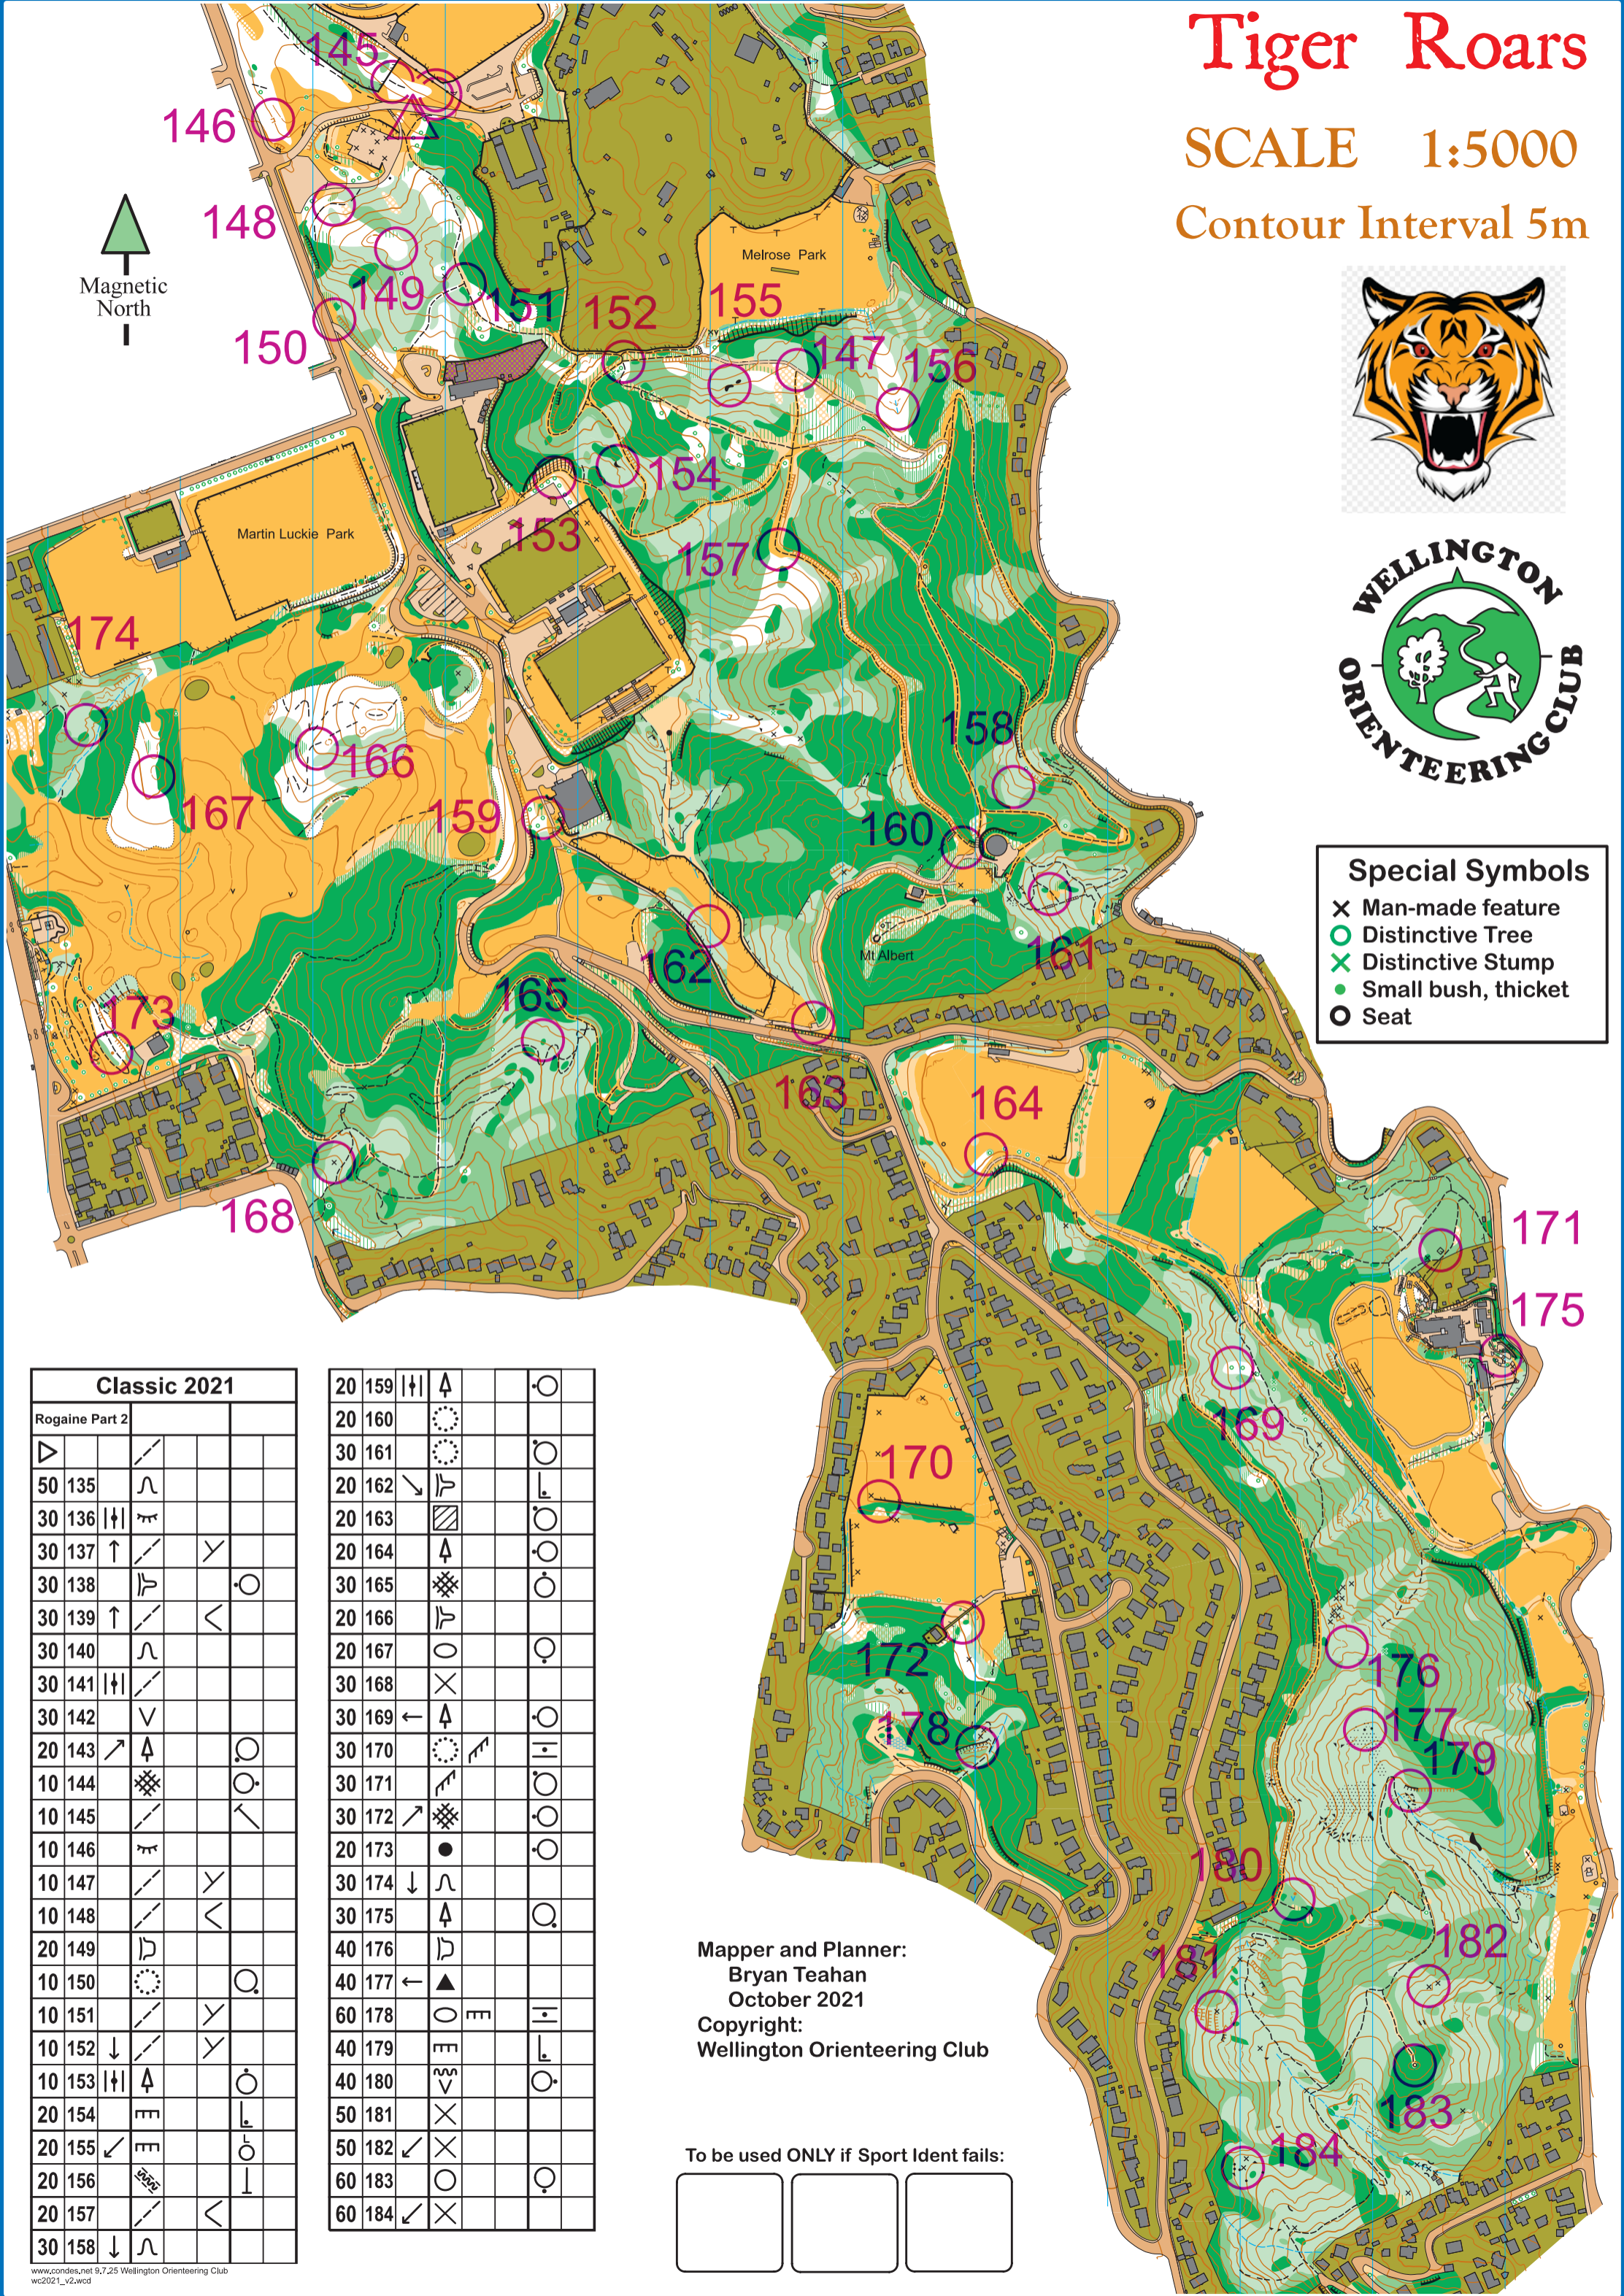

# Tiger Roars

SCALE 1:5000

Contour Interval 5m

- Special Symbols**
- ✕ Man-made feature
  - Distinctive Tree
  - ✕ Distinctive Stump
  - Small bush, thicket
  - Seat

Mapper and Planner:  
Bryan Teahan  
October 2021  
Copyright:  
Wellington Orienteering Club

# Tiger Roars

SCALE 1:5000

Contour Interval 5m

**Special Symbols**

- X Man-made feature
- Distinctive Tree
- X Distinctive Stump
- Small bush, thicket
- Seat

**Classic 2021**

Rogaine Part 2

▷		/			
50 135		∩			
30 136		≡			
30 137	↑	/	Y		
30 138	∩	∩		○	
30 139	↑	/	<		
30 140	∩				
30 141		/			
30 142	∨				
20 143	↗	↑		○	
10 144	⊗			○	
10 145	/		∩		
10 146	≡				
10 147	/		Y		
10 148	/		<		
20 149	∩				
10 150	○			○	
10 151	/		Y		
10 152	↓	/	Y		
10 153		↑		○	
20 154	≡		∩		
20 155	↙	≡		○	
20 156	≡		∩		
20 157	/		<		
30 158	↓	∩			

20 159		↑			○
20 160	○				
30 161	○			○	
20 162	↘	∩		∩	
20 163	⊗			○	
20 164	↑			○	
30 165	⊗			○	
20 166	∩			○	
20 167	○			○	
30 168	X				
30 169	←	↑		○	
30 170	○	↗			
30 171	↗			○	
30 172	↗	⊗		○	
20 173	●			○	
30 174	↓	∩			
30 175	↑			○	
40 176	∩				
40 177	←	▲			
60 178	○	≡			
40 179	≡	≡		∩	
50 180	≡			○	
50 181	X				
50 182	↙	X			
60 183	○			○	
60 184	↙	X			

Mapper and Planner:  
 Bryan Teahan  
 October 2021  
 Copyright:  
 Wellington Orienteering Club

To be used ONLY if Sport Ident fails: