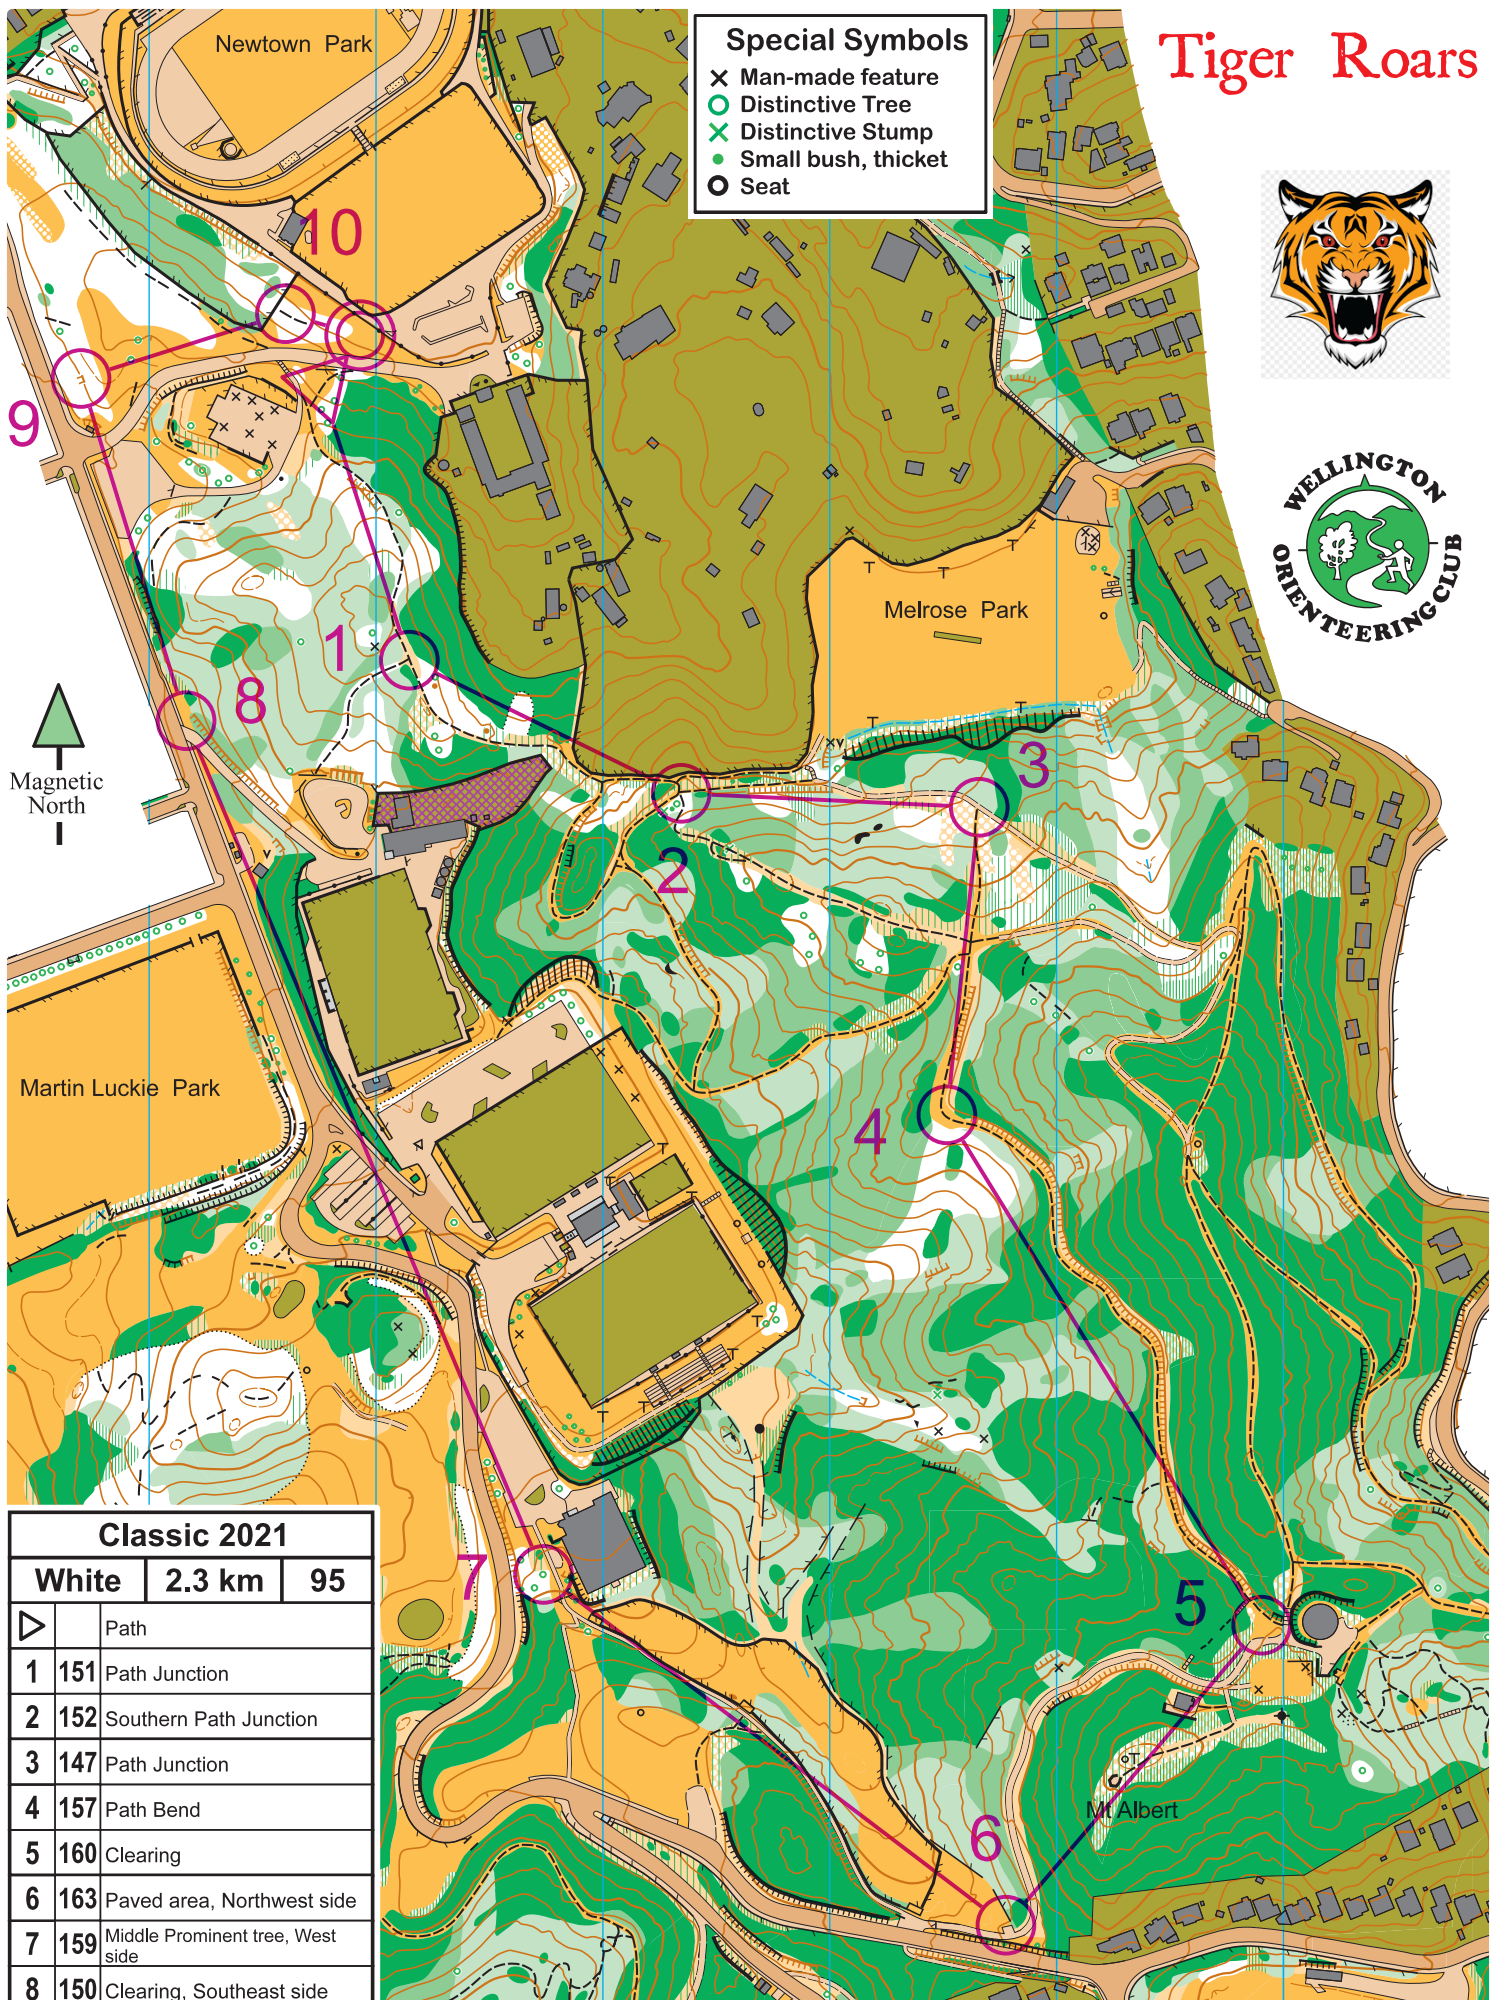

Tiger Roars

Special Symbols

- X Man-made feature
- Distinctive Tree
- X Distinctive Stump
- Small bush, thicket
- Seat

Classic 2021		
White	2.3 km	95
	Path	
1	151	Path Junction
2	152	Southern Path Junction
3	147	Path Junction
4	157	Path Bend
5	160	Clearing
6	163	Paved area, Northwest side
7	159	Middle Prominent tree, West side
8	150	Clearing, Southeast side
9	146	Earth bank
10	145	Path, Northwest End
	40 m	

SCALE 1:4000
Contour Interval 5m

Mapper and Planner:
 Bryan Teahan
 October 2021
 Copyright:
 Wellington Orienteering Club

To be used ONLY if Sport Ident fails:

<input type="text"/>	<input type="text"/>	<input type="text"/>
----------------------	----------------------	----------------------