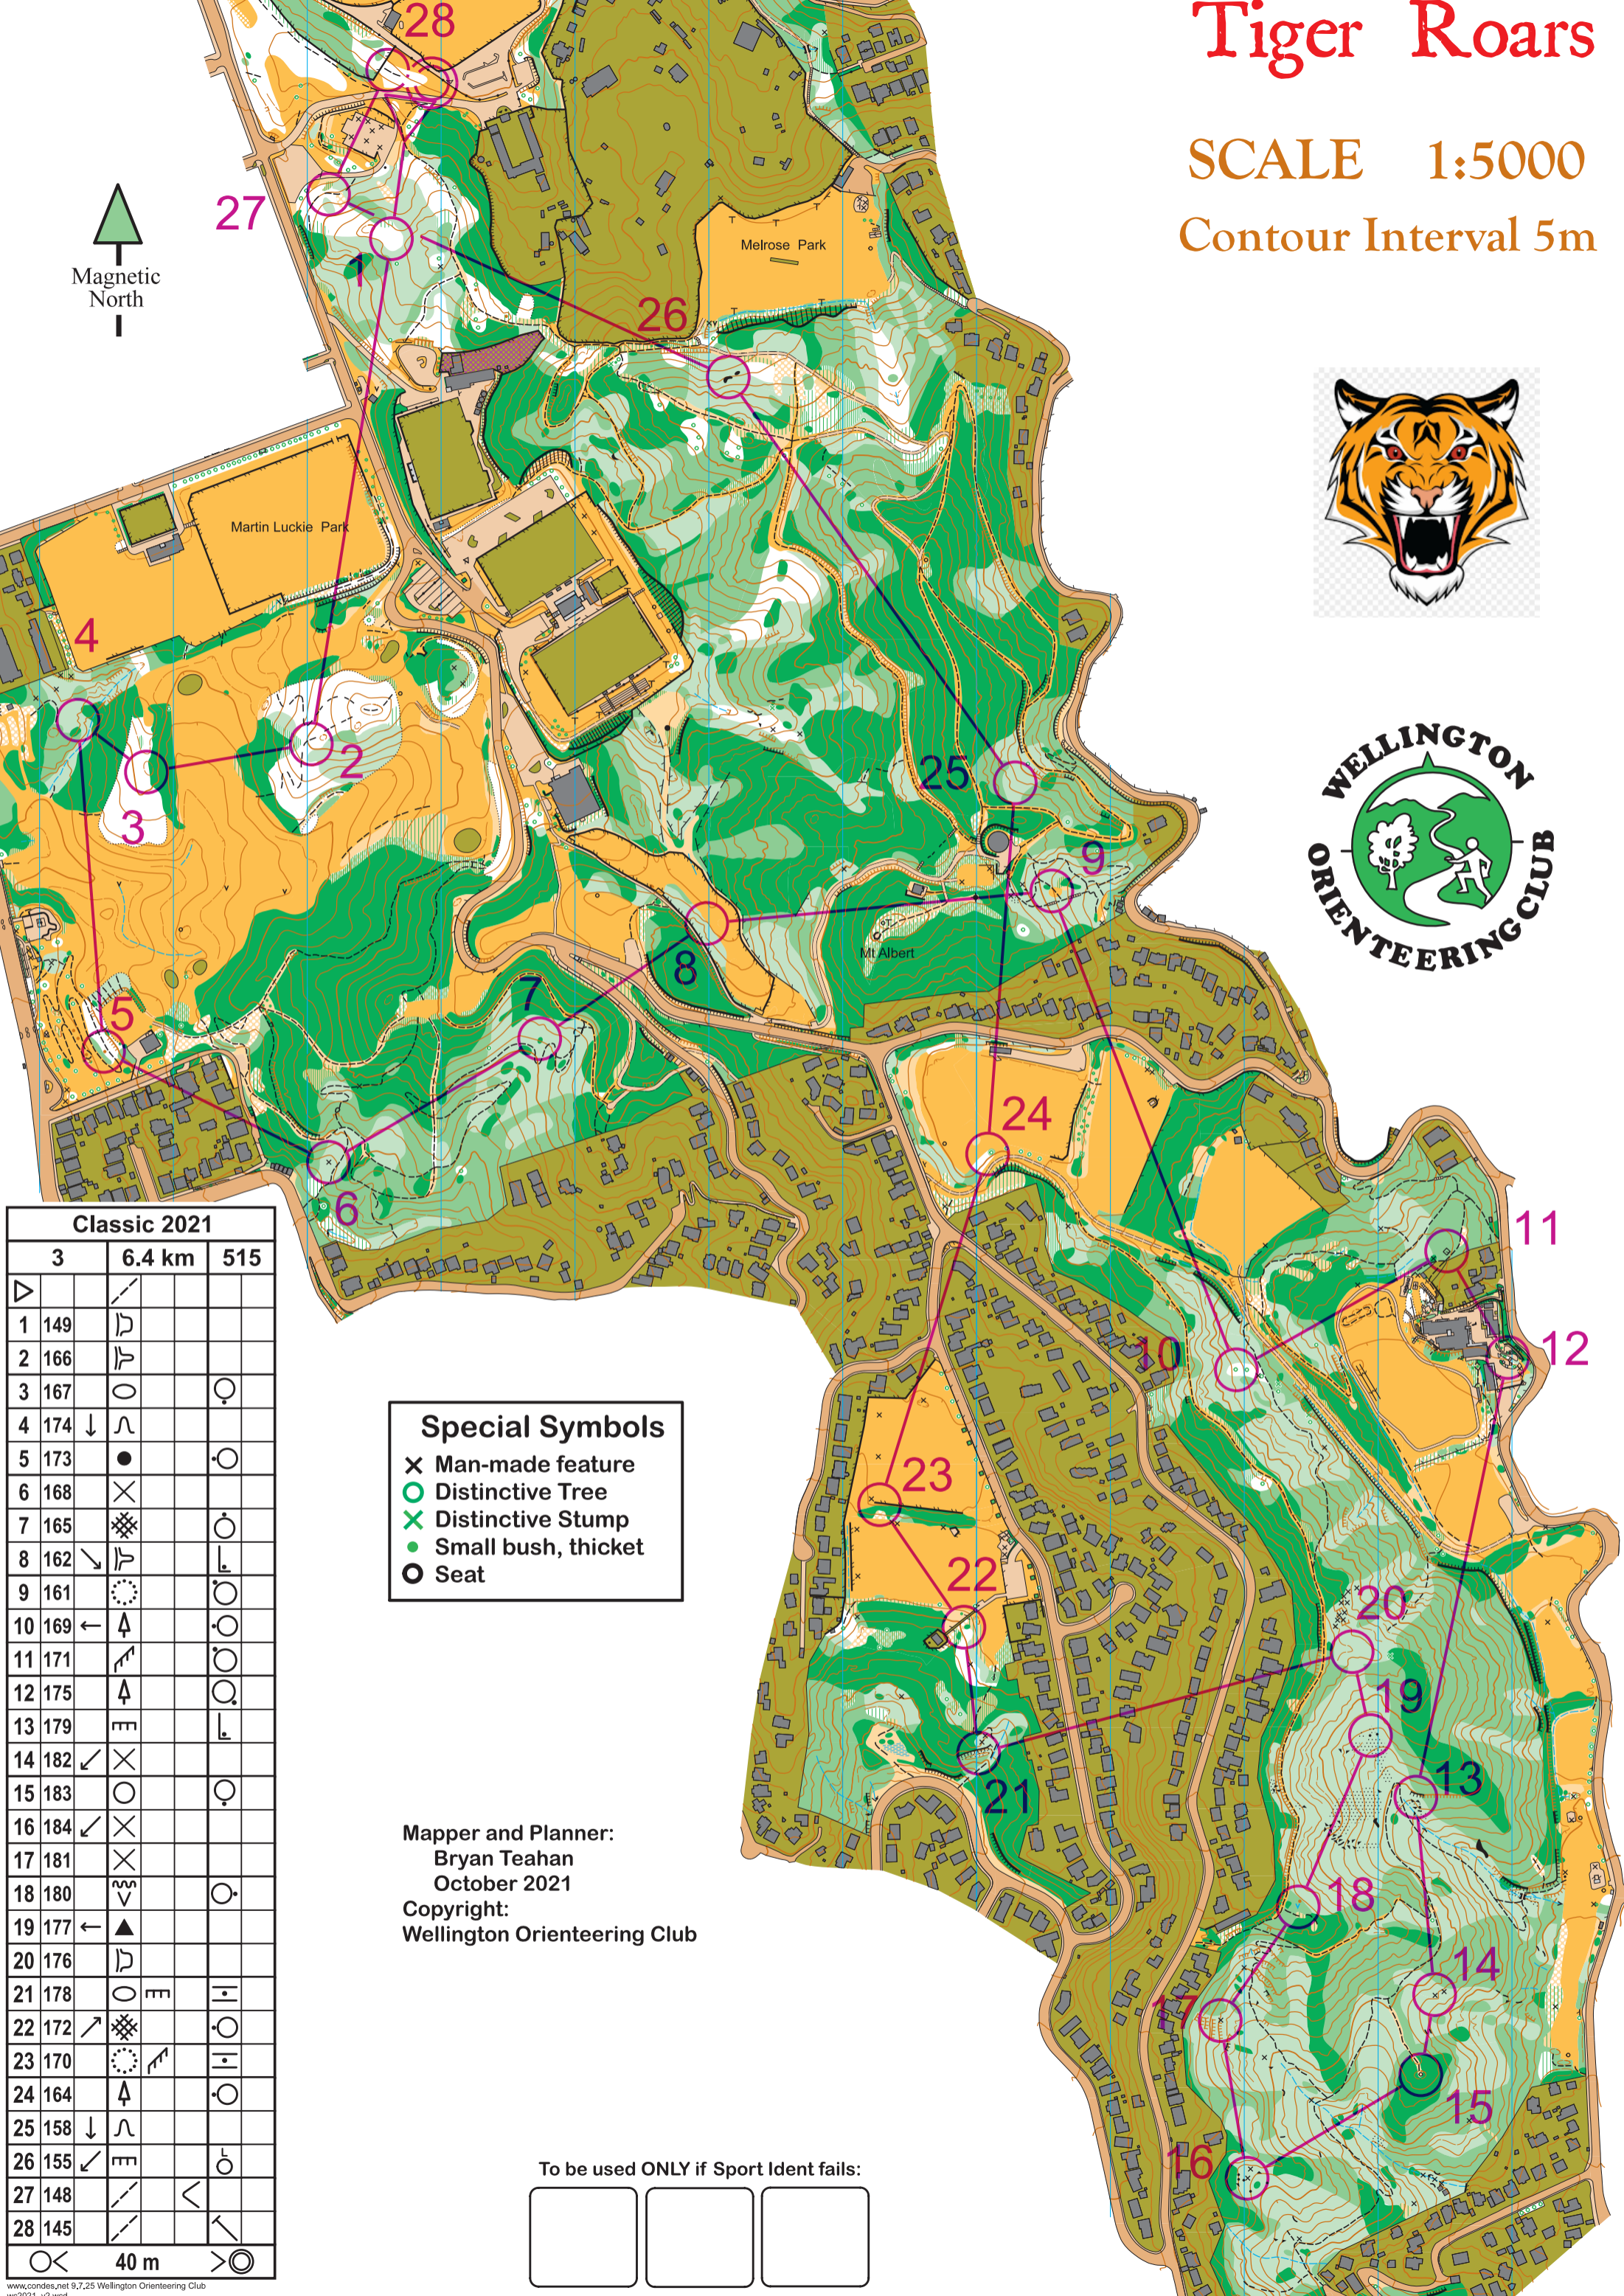

Tiger Roars

SCALE 1:5000

Contour Interval 5m

Classic 2021			
	3	6.4 km	515
▽			
1	149	↘	
2	166	↗	
3	167	○	○
4	174	↓	∩
5	173	●	○
6	168	×	
7	165	⊗	○
8	162	↘	↘
9	161	⊙	○
10	169	←	↖
11	171	↗	○
12	175	↗	○
13	179	⊞	↘
14	182	↗	×
15	183	○	○
16	184	↗	×
17	181	×	
18	180	∩	○
19	177	←	▲
20	176	↘	↘
21	178	○	⊞
22	172	↗	⊗
23	170	⊙	↗
24	164	↗	○
25	158	↓	∩
26	155	↗	⊞
27	148	↘	<
28	145	↘	↘

- Special Symbols**
- × Man-made feature
 - Distinctive Tree
 - × Distinctive Stump
 - Small bush, thicket
 - Seat

Mapper and Planner:
 Bryan Teahan
 October 2021
 Copyright:
 Wellington Orienteering Club

To be used ONLY if Sport Ident fails: