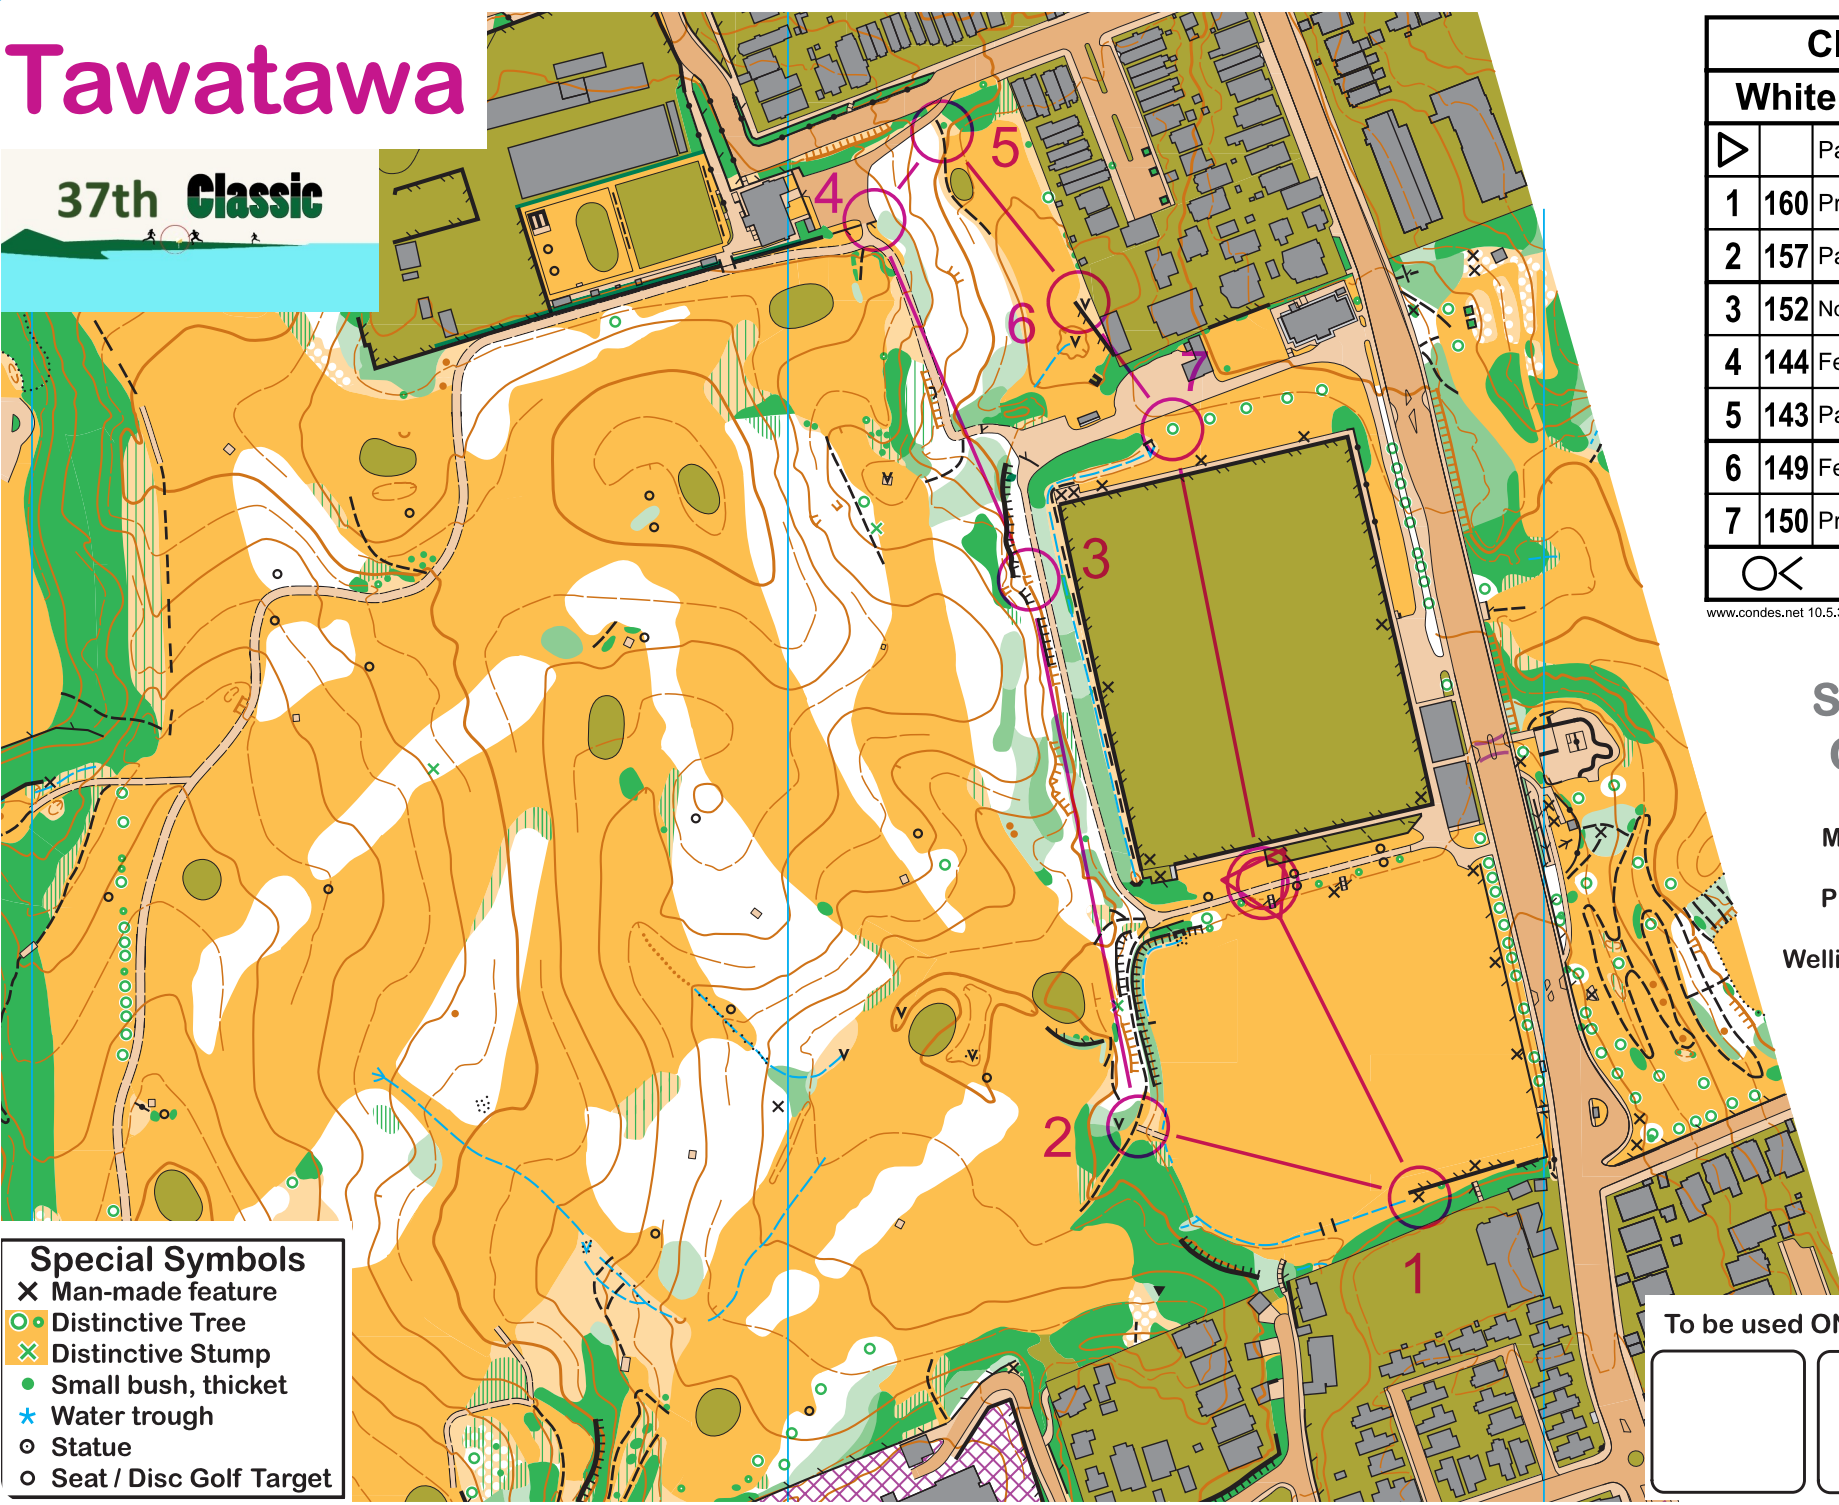

# Tawatawa

37th **Classic**

Classic 2023		
White	1.0 km	20
	Path	
1	160	Prominent feature, West side
2	157	Path Path Junction
3	152	Northeastern Earth bank, Foot
4	144	Fence, East End
5	143	Path, North End
6	149	Fence, Northwest tip
7	150	Prominent tree, South side
	180 m	

www.condes.net 10.5.3 Wellington Orienteering Club

**Scale: 1:4000**  
**Contours 5m**

Mapper: Bryan Teahan  
November 2023  
Planner: Bryan Teahan  
Copyright:  
Wellington Orienteering Club

**Orienteering Wellington**

### Special Symbols

- Man-made feature
- Distinctive Tree
- Distinctive Stump
- Small bush, thicket
- Water trough
- Statue
- Seat / Disc Golf Target

To be used ONLY if Sport Ident fails:

--	--	--