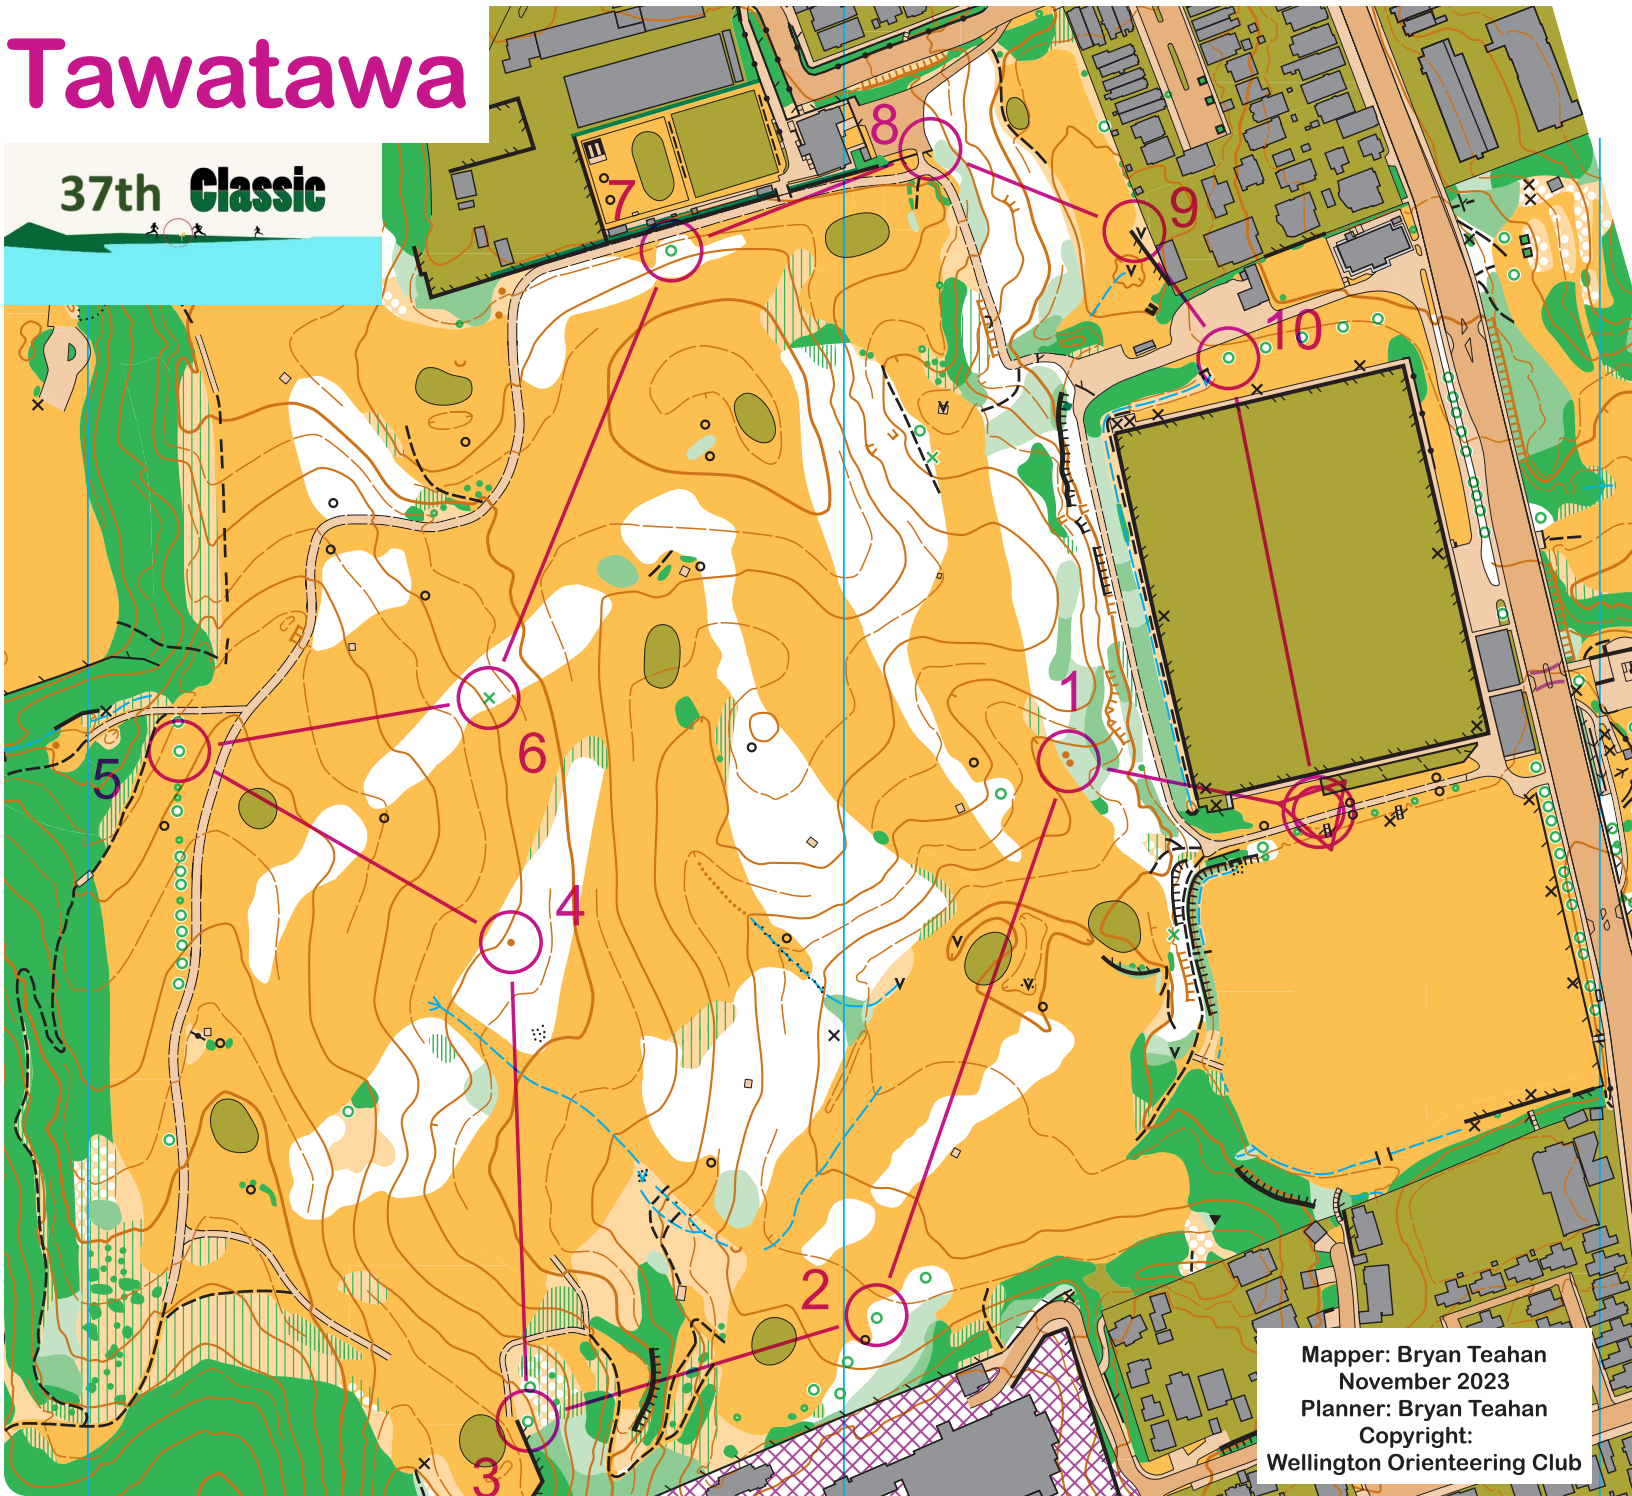

# Tawatawa

37th **Classic**

**Classic 2023**

**Yellow 1.6 km 60**

△	Path
1	153 Southeastern Knoll 1
2	161 Prominent tree, South side
3	162 Prominent tree, East side
4	155 Knoll 1, Southeast side
5	158 Southern Prominent tree, North side
6	151 Root stock, West side
7	145 Prominent tree, South side
8	144 Fence, East End
9	149 Fence, Northwest tip
10	150 Prominent tree, South side

www.condes.net 10,5,3 Wellington Orienteering Club

**Special Symbols**

- X Man-made feature
- Distinctive Tree
- ⊗ Distinctive Stump
- Small bush, thicket
- ★ Water trough
- Statue
- Seat / Disc Golf Target

**Scale: 1:4000**  
**Contours 5m**

**Orienteering Wellington**

To be used **ONLY** if Sport Ident fails:

--	--	--

Mapper: Bryan Teahan  
November 2023  
Planner: Bryan Teahan  
Copyright:  
Wellington Orienteering Club